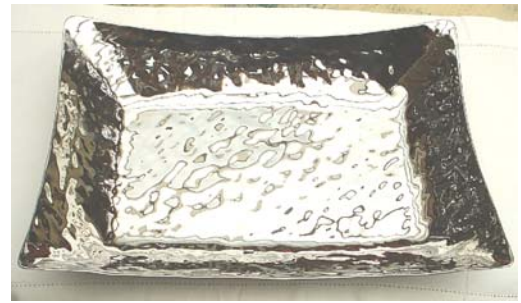

Cone Bowl
Code: 107015 38cm
Sophisticated and practical
for small or large quantities.

Square Cone Bowl
Code: 20049015 38cm
Code: 20049008 20cm
Same as 'Cone Bowl' with
beautiful press detail.

Round Bowl
Code: 108015 38cm
Code: 108008 20cm

Classic elegance

Square Bowl
Code: 20045015 38cm
20045012 30cm
20045010 25cm
20045008 20cm
20045006 15cm

The Beleza Company Limited
Hand crafted Stainless Steel 2005 Catalogue

Pot
 Code: 202140
 28 x 27cm

There is nothing quite like this stunning pot or urn. Looks magnificent as an 'art piece' on its own or use for a punch bowl or planter.

Rectangular Bowl
 Code:202210610 16 x 26 x 5 cm
 Code:202211014 26 x 36 x 5 cm
 Code:202210616 36 x 40 x 5 cm